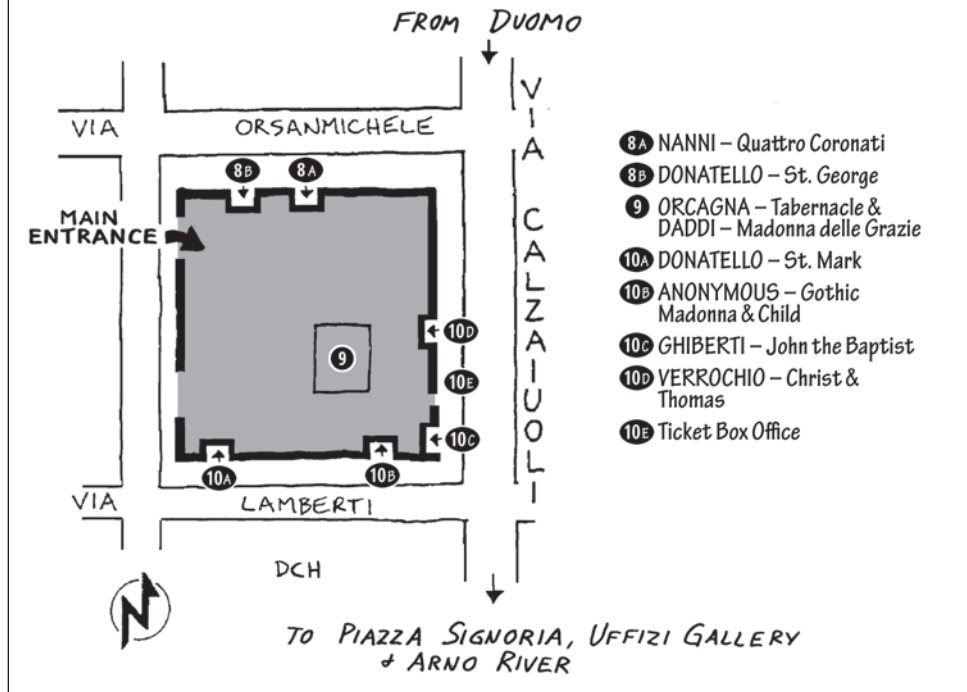

Florence Renaissance Walk

1 Florence Renaissance Walk

2 Tour Begins – The Duomo

3 The Renaissance*

4 Brunelleschi's Dome

5 Church & Bell Tower

6A Baptistery Contest Doors

6B Baptistery "Gates of Paradise"

7 Via de' Calzaiuoli

8 Orsanmichele – Exterior (See Detail Map)

9 Orsanmichele – Interior (See Detail Map)*

10 DONATELLO – St. Mark (See Detail Map)*

11 Piazza Signoria & Palazzo Vecchio (See Detail Map)

12 Savonarola (See Detail Map)*

13 Uffizi Courtyard

14 View of Arno River

15 Ponte Vecchio

*Not shown on map

DCH

Ghiberti's Bronze Doors

- A** Adam & Eve
- B** Labors of Adam; Cain & Abel
- C** Noah
- D** Abraham & Isaac
- E** Jacob & Esau
- F** Joseph & Benjamin
- G** Moses
- H** Fall of Jericho
- I** David
- J** Solomon & the Queen of Sheba
- K** Ghiberti's Head

Orsanmichele Church

- 8A** NANNI – Quattro Coronati
- 8B** DONATELLO – St. George
- 9** ORCAGNA – Tabernacle & DADDI – Madonna delle Grazie
- 10A** DONATELLO – St. Mark
- 10B** ANONYMOUS – Gothic Madonna & Child
- 10C** Ghiberti – John the Baptist
- 10D** VERROCHIO – Christ & Thomas
- 10E** Ticket Box Office