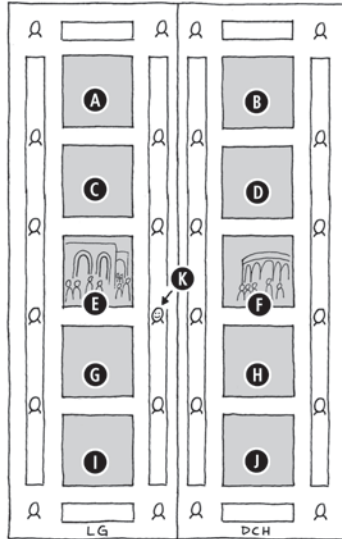

Florence Renaissance Walk

1 Florence Renaissance Walk

2 Tour Begins – The Duomo

3 The Renaissance*

4 Brunelleschi's Dome

5 Church & Bell Tower

6A Baptistery Contest Doors

6B Baptistery "Gates of Paradise"

7 Via de' Calzaiuoli

8 Orsanmichele – Exterior (See Detail Map)

9 Orsanmichele – Interior (See Detail Map)*

10 DONATELLO – St. Mark (See Detail Map)*

11 Piazza Signoria & Palazzo Vecchio (See Detail Map)

12 Savonarola (See Detail Map)*

13 Uffizi Courtyard

14 View of Arno River

15 Ponte Vecchio

*Not shown on map

DCH

Ghiberti's Bronze Doors

- A** Adam & Eve
- B** Labors of Adam; Cain & Abel
- C** Noah
- D** Abraham & Isaac
- E** Jacob & Esau
- F** Joseph & Benjamin
- G** Moses
- H** Fall of Jericho
- I** David
- J** Solomon & the Queen of Sheba
- K** Ghiberti's Head

Orsanmichele Church

- 8A** NANNI – Quattro Coronati
- 8B** DONATELLO – St. George
- 9** ORCAGNA – Tabernacle & DADDI – Madonna delle Grazie
- 10A** DONATELLO – St. Mark
- 10B** ANONYMOUS – Gothic Madonna & Child
- 10C** Ghiberti – John the Baptist
- 10D** VERROCHIO – Christ & Thomas
- 10E** Ticket Box Office