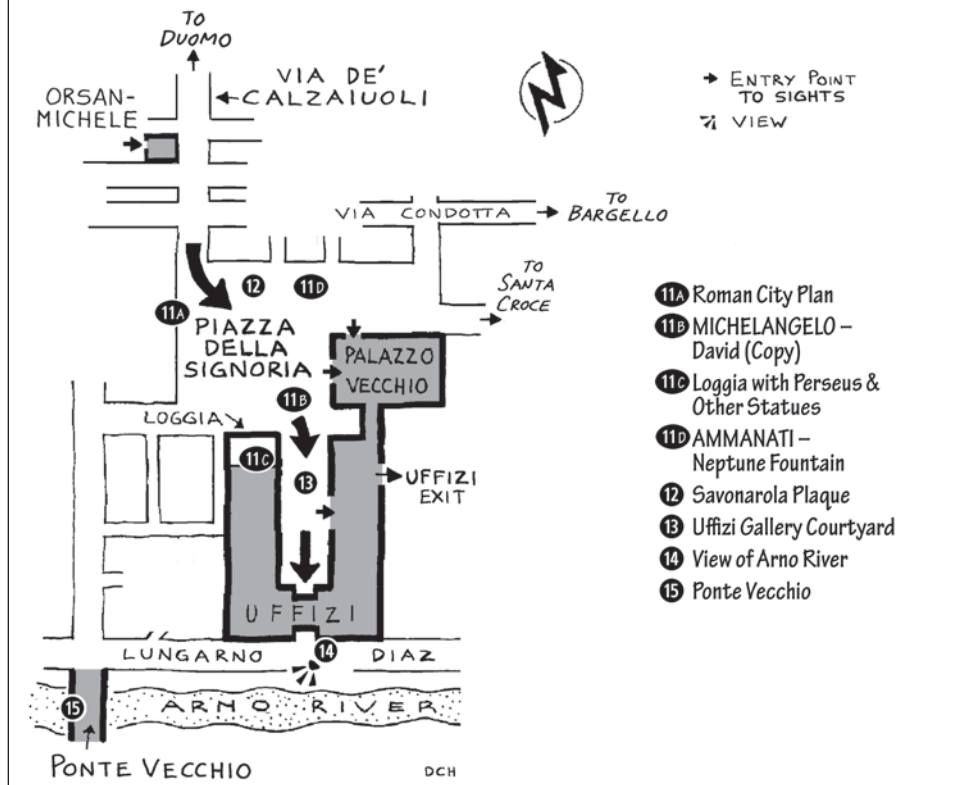

Palazzo Vecchio & Nearby

- **11A** Roman City Plan
- **11B** MICHELANGELO – David (Copy)
- **11C** Loggia with Perseus & Other Statues
- **11D** AMMANATI – Neptune Fountain
- **12** Savonarola Plaque
- **13** Uffizi Gallery Courtyard
- **14** View of Arno River
- **15** Ponte Vecchio