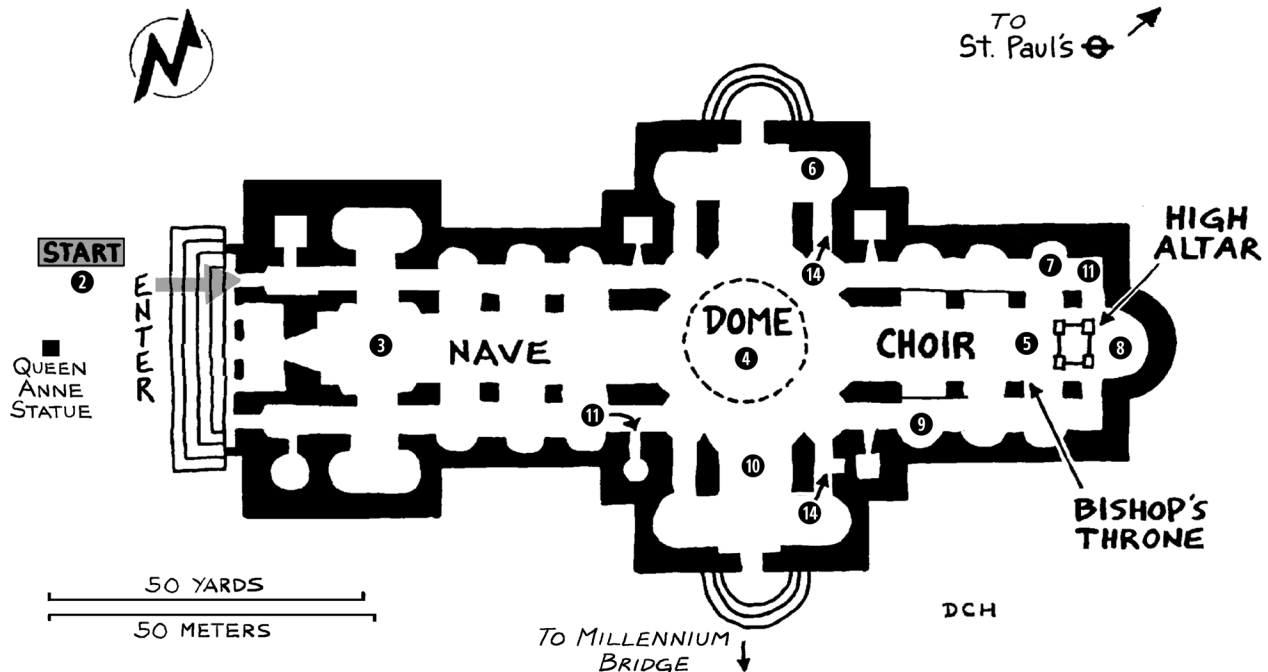

St. Paul's Cathedral

- |  |  |
|--|--|
| ▶ <b>1</b> St. Paul's Cathedral        | <b>8</b> American Memorial Chapel                  |
| <b>2</b> Tour Begins - Exterior        | <b>9</b> John Donne Statue                         |
| <b>3</b> Nave                          | <b>10</b> Nelson & Cornwallis Monuments            |
| <b>4</b> Dome                          | <b>11</b> Climb the Dome<br>(2 Possible Entrances) |
| <b>5</b> Choir & High Altar            | <b>12</b> Whispering Gallery*                      |
| <b>6</b> HUNT - The Light of the World | <b>13</b> Golden Gallery View*                     |
| <b>7</b> MOORE - Mother and Child      | <b>14</b> Crypt Entrance                           |

\*Not shown on map